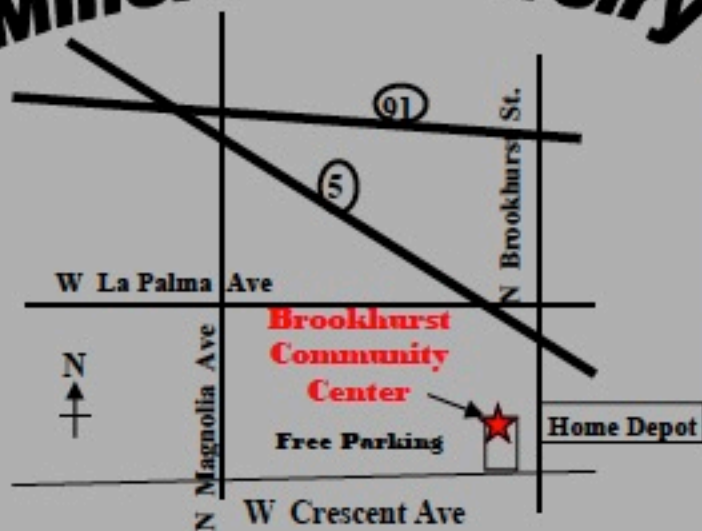

SEARCHERS Gem & Mineral Society

Gem, Mineral & Jewelry Show

Gold Panning with
the Route 66 Gold
Miners

Books
Jewelry
Gemstones
Vintage Stones
Hobby Supplies

www.searchersrocks.org